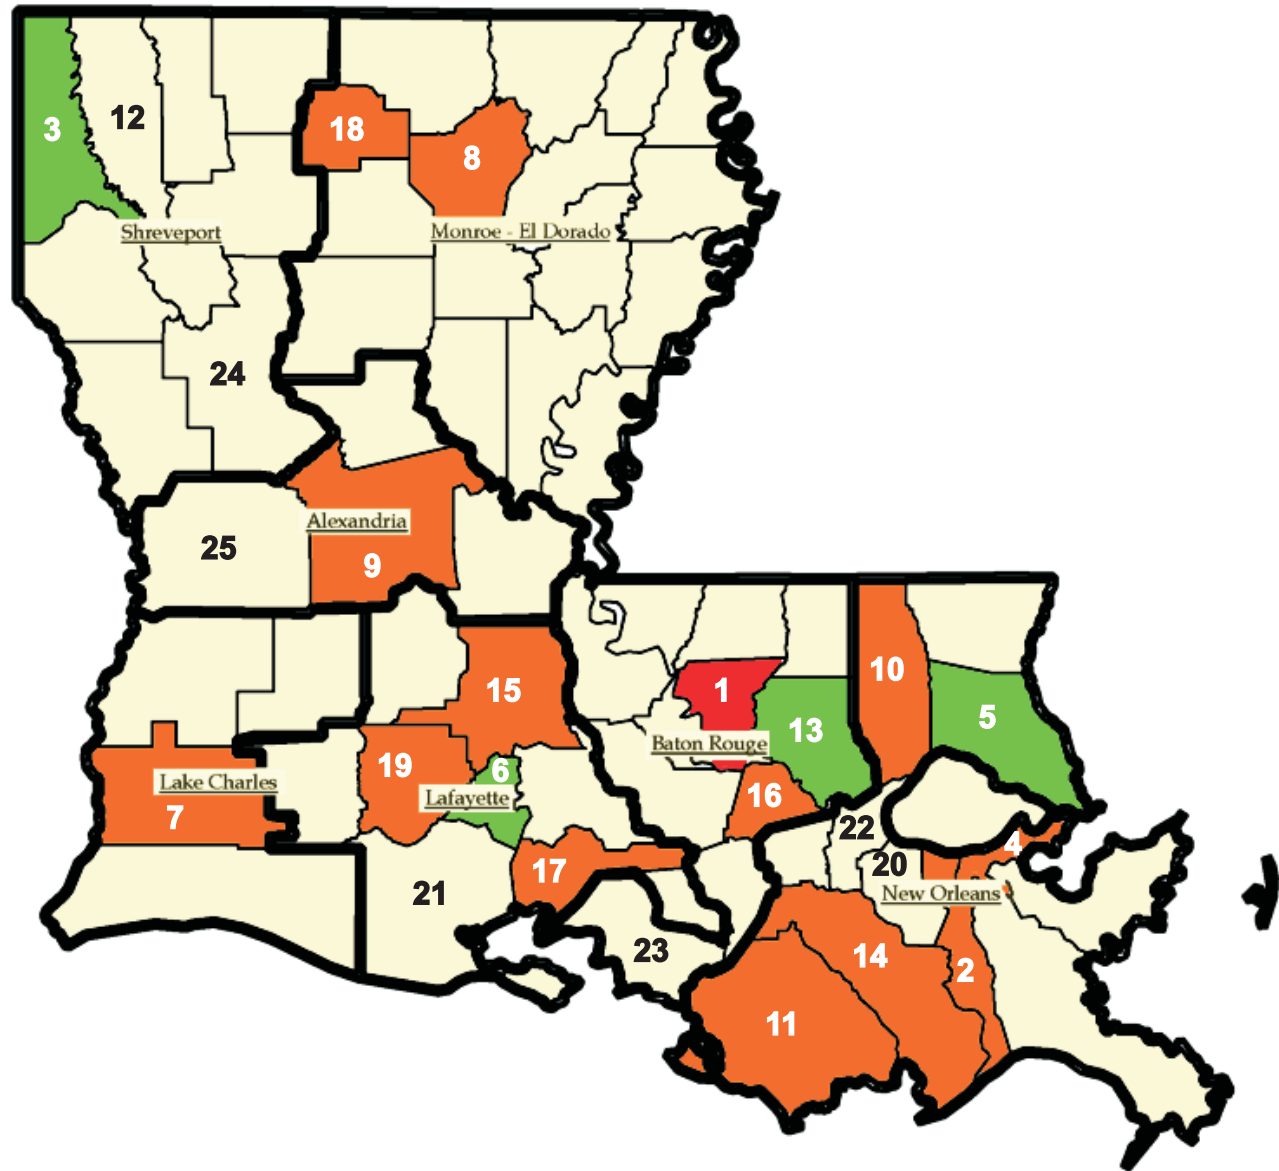

TEEN DEMO ANALYSIS

Top 25 Parish Ranking by Teen Population
(Equals 81% of all LA Teen Population)

and

of 16 - 20 Year Old Unbelted Deaths
in Top 18 Parishes 2001 - 2006

(Equals 60% of all LA Teen Unbelted Deaths)

DESIGNATED MARKET AREAS 7 LOUISIANA DMAs (Nielsen 2000) % of Total State Population Served

1. New Orleans	37.5%
2. Baton Rouge	17.5%
3. Lafayette	13.0%
4. Shreveport	11.7%
5. Monroe (El Dorado AR)	9.3%
6. Lake Charles	5.6%
7. Alexandria	5.3%

**HIGHEST
UNBELTED TEEN
LA PARISHES
with
GREATEST POTENTIAL for
EXTRA ATTENTION**